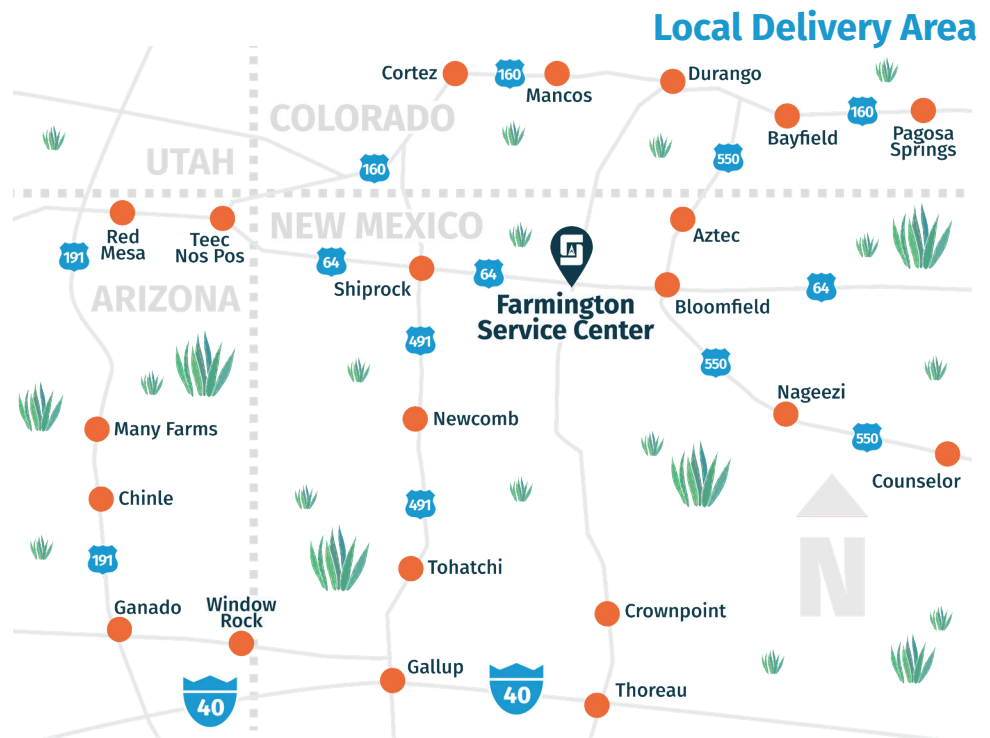

Commercial

Oil & Gas

Residential

The Summit Advantage

Four Corners customers have relied on Summit Electric Supply for decades.

Supplies where and when you need them:

- » Jobsite delivery to street addresses or GPS coordinates
- » Summit OnSite® trailers available
- » Regularly scheduled restocks
- » Emergency coverage 24/7/365

Delivering to the Four Corners Region

Daily Delivery Schedule:	
Monday – Friday	Tuesday & Thursday (only)
7am: Durango/Cortez	6am: Gallup
8am: Aztec/Bloomfield/Farmington	Crownpoint
11am: Durango/Pagosa Springs	Window Rock
12pm: Aztec/Bloomfield/Farmington	Red Mesa