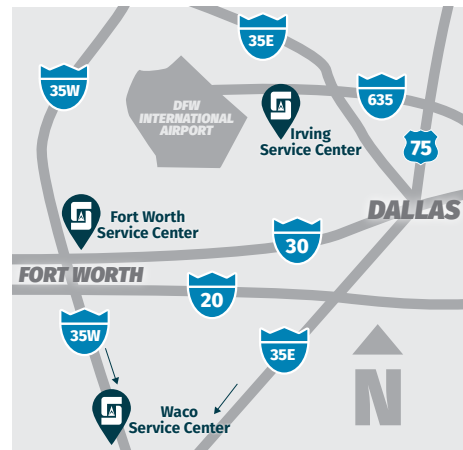

**NORTH TEXAS**

**Waco Service Center**  
5101 Franklin Avenue  
Waco, TX 76710  
(254) 776-2300 tel

Learn more at [summit.com](http://summit.com)